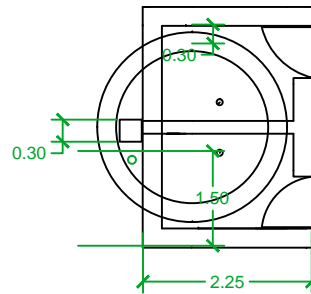

Latrine Pit Plan View

Note:
Dim in Meters