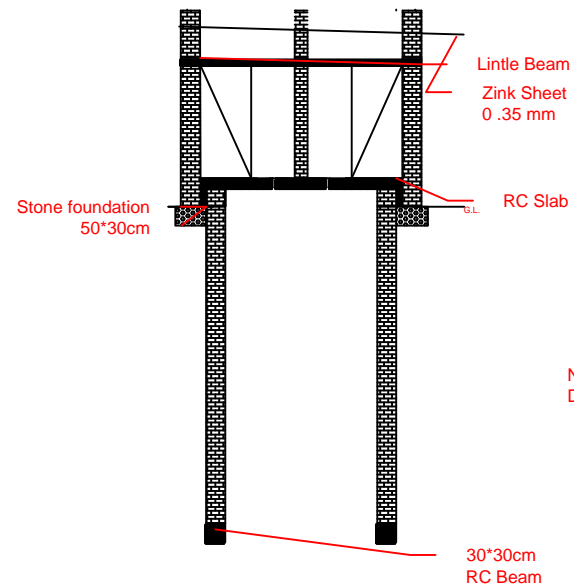

Latrine Pit Plan View

Note:
Dim in Meters