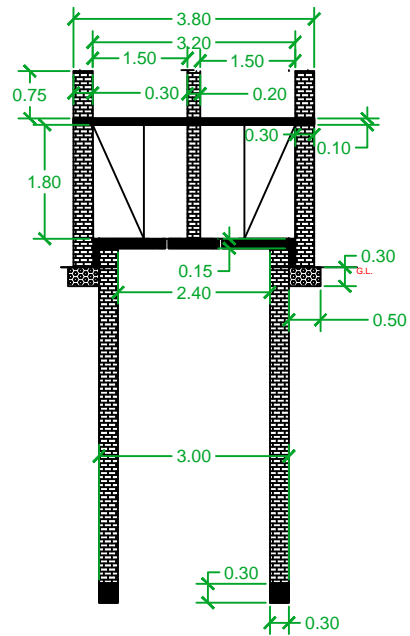

Latrine Pit Plan View

Note:
Dim in Meters